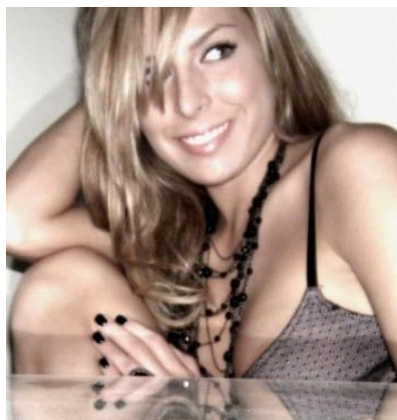

jessirae wallace model portfolio

Short information

Personal information

ID:	3262
Age:	25
Name:	jessirae wallace
Gender:	Female
Country:	United States

Modeling information

Model characteristics

Height:	N/A cm / N/A inch
Weight:	N/A kg / N/A lbs
Bust:	N/A cm / N/A inch
Waist:	N/A cm / N/A inch
Hips:	N/A cm / N/A inch
Ethnicity:	Caucasian
Eyes color:	Blue / Grey
Hair color:	Brown
Hair length:	Medium
Skin color:	White
Dress size:	N/A
Shoe size:	N/A
Cup size:	N/A
Hat size:	N/A
Suit size:	N/A
Shirt size:	N/A
Neck size:	N/A
Sleeve:	N/A