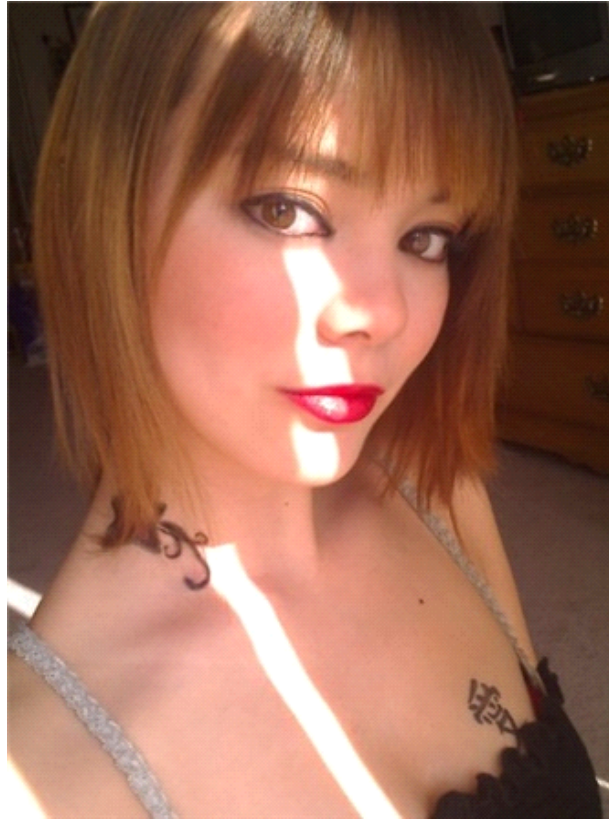

Jade Bursey model portrait \ headshots photo