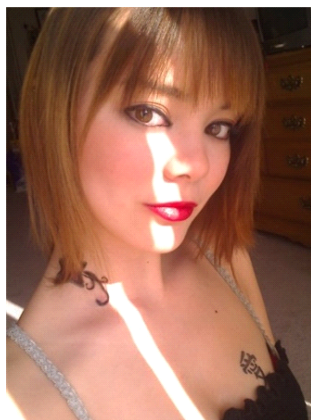

Jade Bursey model portfolio

Short information

Personal information

ID:	12116
Age:	20
Name:	Jade Bursey
Gender:	Female
Country:	Canada

Modeling information

Model characteristics

Height:	170 cm / 67 inch
Weight:	57 kg / 125 lbs
Bust:	N/A cm / N/A inch
Waist:	69 cm / 27 inch
Hips:	N/A cm / N/A inch
Ethnicity:	Asian American
Eyes color:	Hazel
Hair color:	Brown
Hair length:	Long
Skin color:	White
Dress size:	N/A
Shoe size:	8
Cup size:	N/A
Hat size:	N/A
Suit size:	N/A
Shirt size:	N/A
Neck size:	N/A
Sleeve:	N/A

Modeling interests

Runway models , Body Parts models , Lingerie models , Print / Catalog models , Promotion models , Swimsuit models , Hair / Makeup models , TV / Video models , Glamour models

Languages